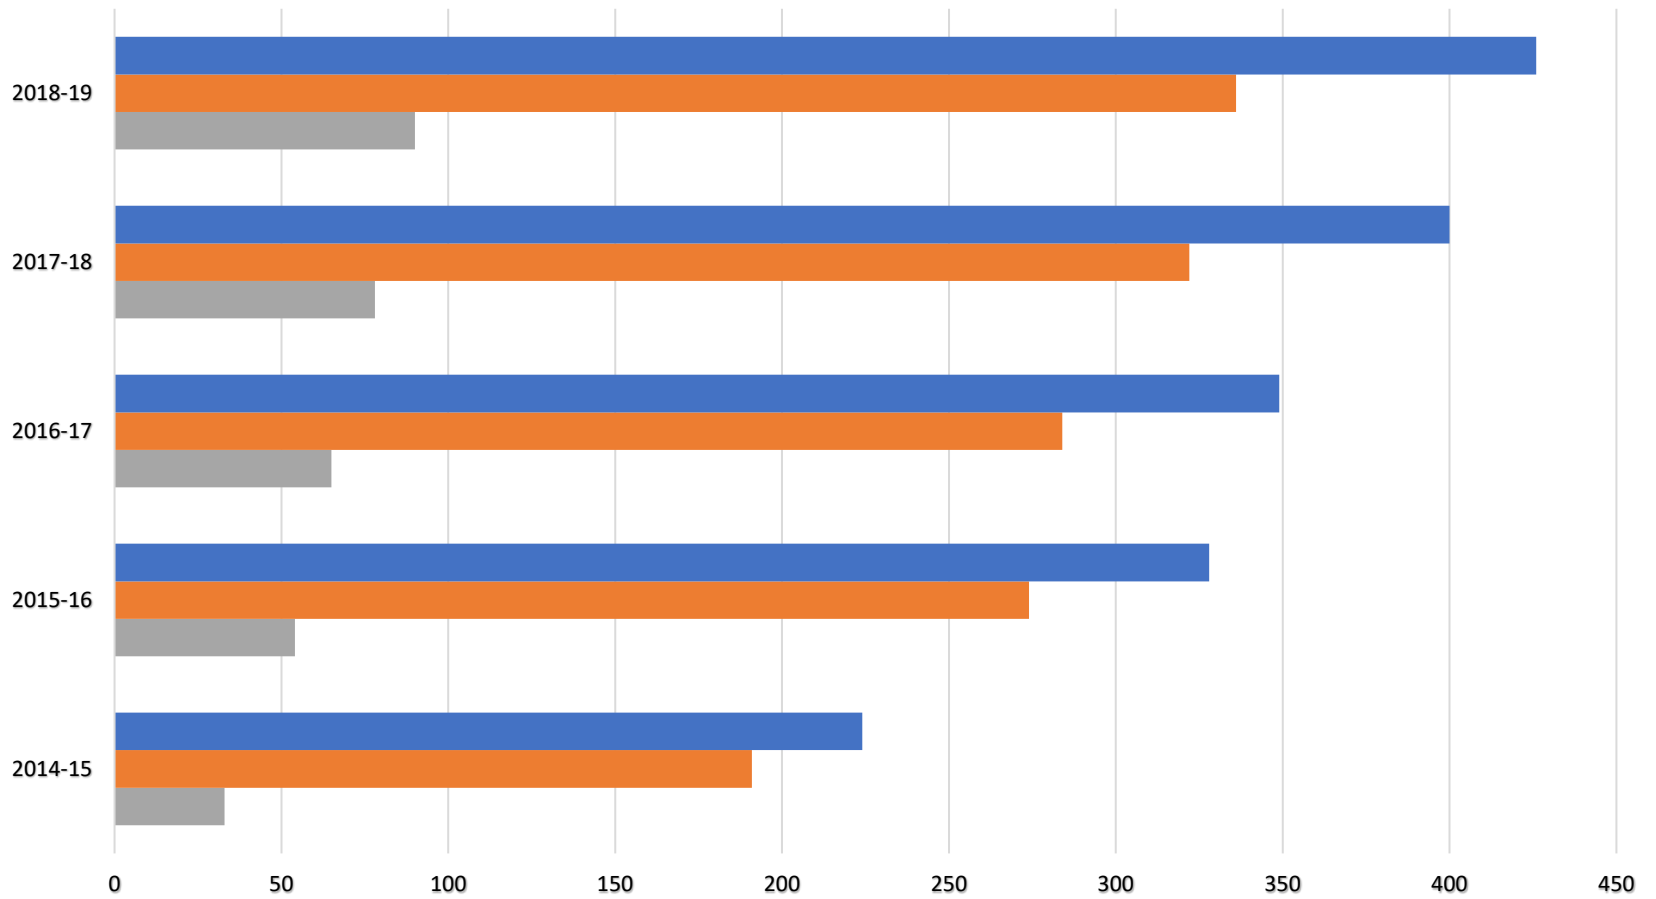

Type of School Participating in the NC Voucher Program

<https://lwwnc.org/wp-content/uploads/2018/04/Voucher-Report-7.2-1.pdf>

	2014-15	2015-16	2016-17	2017-18	2018-19
■ Total No. Schools	224	328	349	400	426
■ No. Religious Schools	191	274	284	322	336
■ No. Secular Schools	33	54	65	78	90